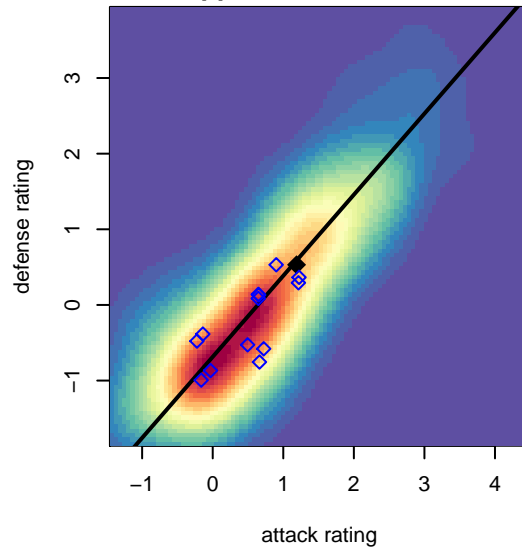

FWFC Blue B05

Federal Way FC
 Federal Way, WA
 B05 total strength=1048
 attack=3.28 defense=1.7
 fall league = RCL B05 Div 3
 notes= Bickham 2016

alt names used:
 Federal Way FC
 FWFC B05 Blue (A)
 FWFC B05 Blue (A)

Venues played:
 2017 Rainier Challenge Samba U13
 2017 RCL B05 Div 3
 2017 WYS Presidents Cup B05 Division 2

FWFC Blue B05
 Dots are actual minus expected GF (blue circles) and GA (red triangles).
 Blue line is smoothed change in attack strength. Red is smoothed change in defense strength.

**attack and defense variance (black dot)
relative to other teams
and top 10 in region**

**attack and defense rating
relative to others at age
and all opponents in last 13 months**

Performance relative to 13 month average