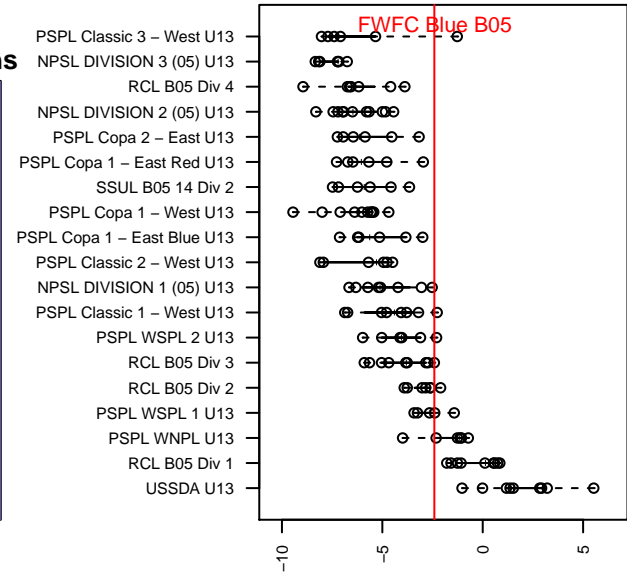

FWFC Blue B05

Federal Way FC
 Federal Way, WA
 B05 total strength=1048
 attack=3.28 defense=1.7
 fall league = RCL B05 Div 3
 notes= Bickham 2016

alt names used:
 Federal Way FC
 FWFC B05 Blue (A)
 FWFC B05 Blue (A)

Venues played:
 2017 Rainier Challenge Samba U13
 2017 RCL B05 Div 3
 2017 WYS Presidents Cup B05 Division 2

FWFC Blue B05
 Dots are actual minus expected GF (blue circles) and GA (red triangles).
 Blue line is smoothed change in attack strength. Red is smoothed change in defense strength.

**attack and defense variance (black dot)
relative to other teams
and top 10 in region**

**attack and defense rating
relative to others at age
and all opponents in last 13 months**

Performance relative to 13 month average