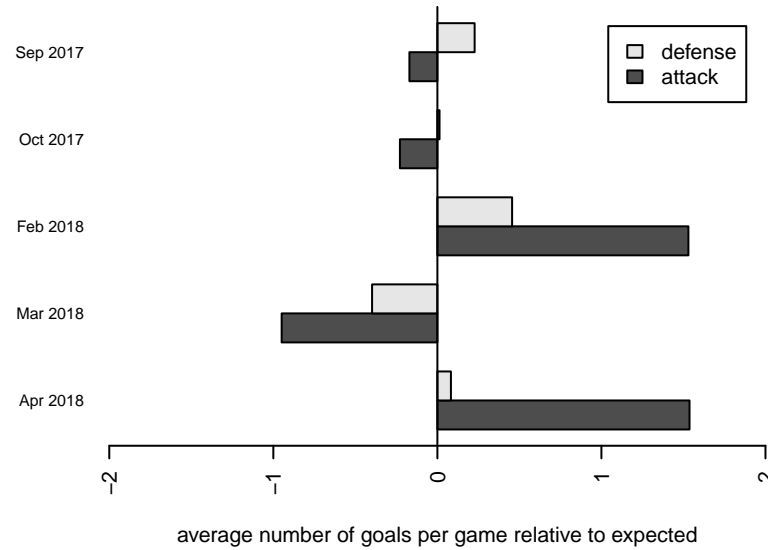

Performance relative to 13 month average