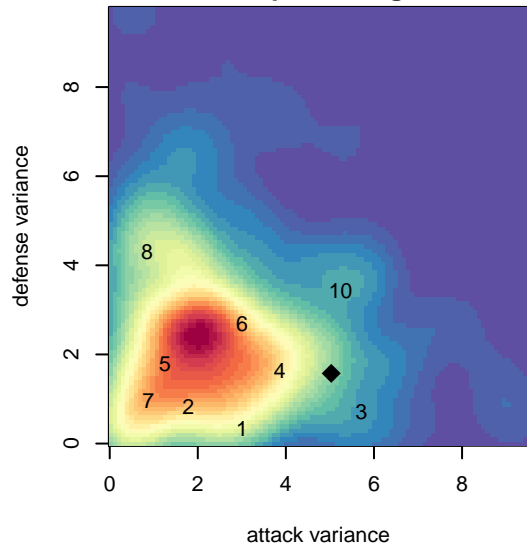

FWFC Blue B05

Federal Way FC
 Federal Way, WA
 B05 total strength=1048
 attack=3.28 defense=1.7
 fall league = RCL B05 Div 3
 notes= Bickham 2016

alt names used:
 Federal Way FC
 FWFC B05 Blue (A)
 FWFC B05 Blue (A)

Venues played:
 2017 Rainier Challenge Samba U13
 2017 RCL B05 Div 3
 2017 WYS Presidents Cup B05 Division 2

FWFC Blue B05
 Dots are actual minus expected GF (blue circles) and GA (red triangles).
 Blue line is smoothed change in attack strength. Red is smoothed change in defense strength.

**attack and defense variance (black dot)
relative to other teams
and top 10 in region**

**attack and defense rating
relative to others at age
and all opponents in last 13 months**

Performance relative to 13 month average