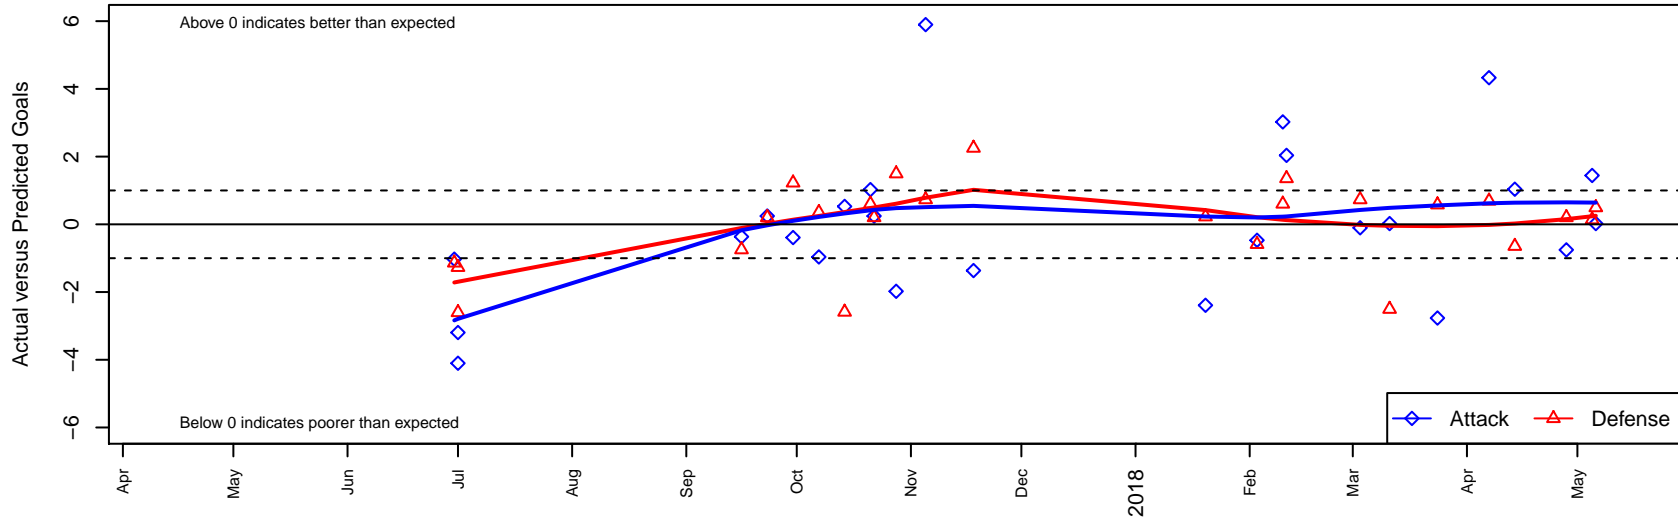

FWFC Blue B05

Federal Way FC
 Federal Way, WA
 B05 total strength=1048
 attack=3.28 defense=1.7
 fall league = RCL B05 Div 3
 notes= Bickham 2016

alt names used:
 Federal Way FC
 FWFC B05 Blue (A)
 FWFC B05 Blue (A)

Venues played:
 2017 Rainier Challenge Samba U13
 2017 RCL B05 Div 3
 2017 WYS Presidents Cup B05 Division 2

FWFC Blue B05
 Dots are actual minus expected GF (blue circles) and GA (red triangles).
 Blue line is smoothed change in attack strength. Red is smoothed change in defense strength.

**attack and defense variance (black dot)
relative to other teams
and top 10 in region**

**attack and defense rating
relative to others at age
and all opponents in last 13 months**

Performance relative to 13 month average