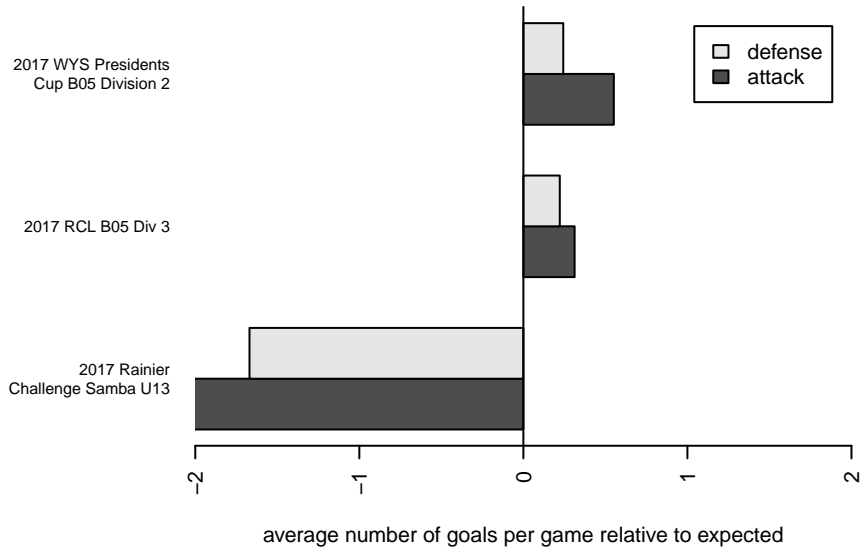

Venues played:
 2017 Rainier Challenge Samba U13
 2017 RCL B05 Div 3
 2017 WYS Presidents Cup B05 Division 2

FWFC Blue B05
 Dots are actual minus expected GF (blue circles) and GA (red triangles).
 Blue line is smoothed change in attack strength. Red is smoothed change in defense strength.

**attack and defense variance (black dot)
relative to other teams
and top 10 in region**

**attack and defense rating
relative to others at age
and all opponents in last 13 months**

Performance relative to 13 month average